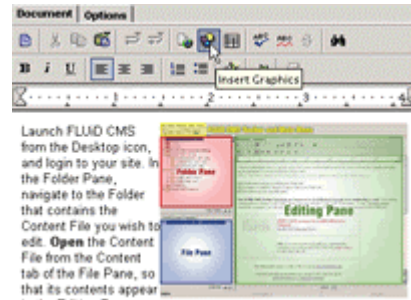

sources Company Purchase Site Map

sources > Whitepapers > [Printer Friendly >](#)
Search Engine Optimize Your Site with FLUID CMS 4.5
Search Engine Optimization (SEO) is important because of Web surfers use search engines to get what they want. And when your Web site is ranked well it means you are reaching potential customers at their most profitable. FLUID CMS 4.5 was designed to take care of the critical elements of SEO—the user simply adds

Automatic Print Version

Just click a checkbox and FLUID CMS creates links on your Web site to printer-friendly version of your content.