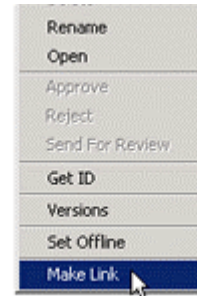

XML desktop publishing solutions

FLUID CMS Basic Features Gallery

Familiar editing screen

FLUID CMS has the OpenOffice.org Writer interface built right into it. This makes editing your Web content as easy as editing a Word document.

Automatic Navigation Bar

Organize your content into Folders. FLUID CMS generates a Web site that displays them as Navigation Bar items.

Automatic link management

All your internal links are maintained by FLUID CMS—eliminating dead links.